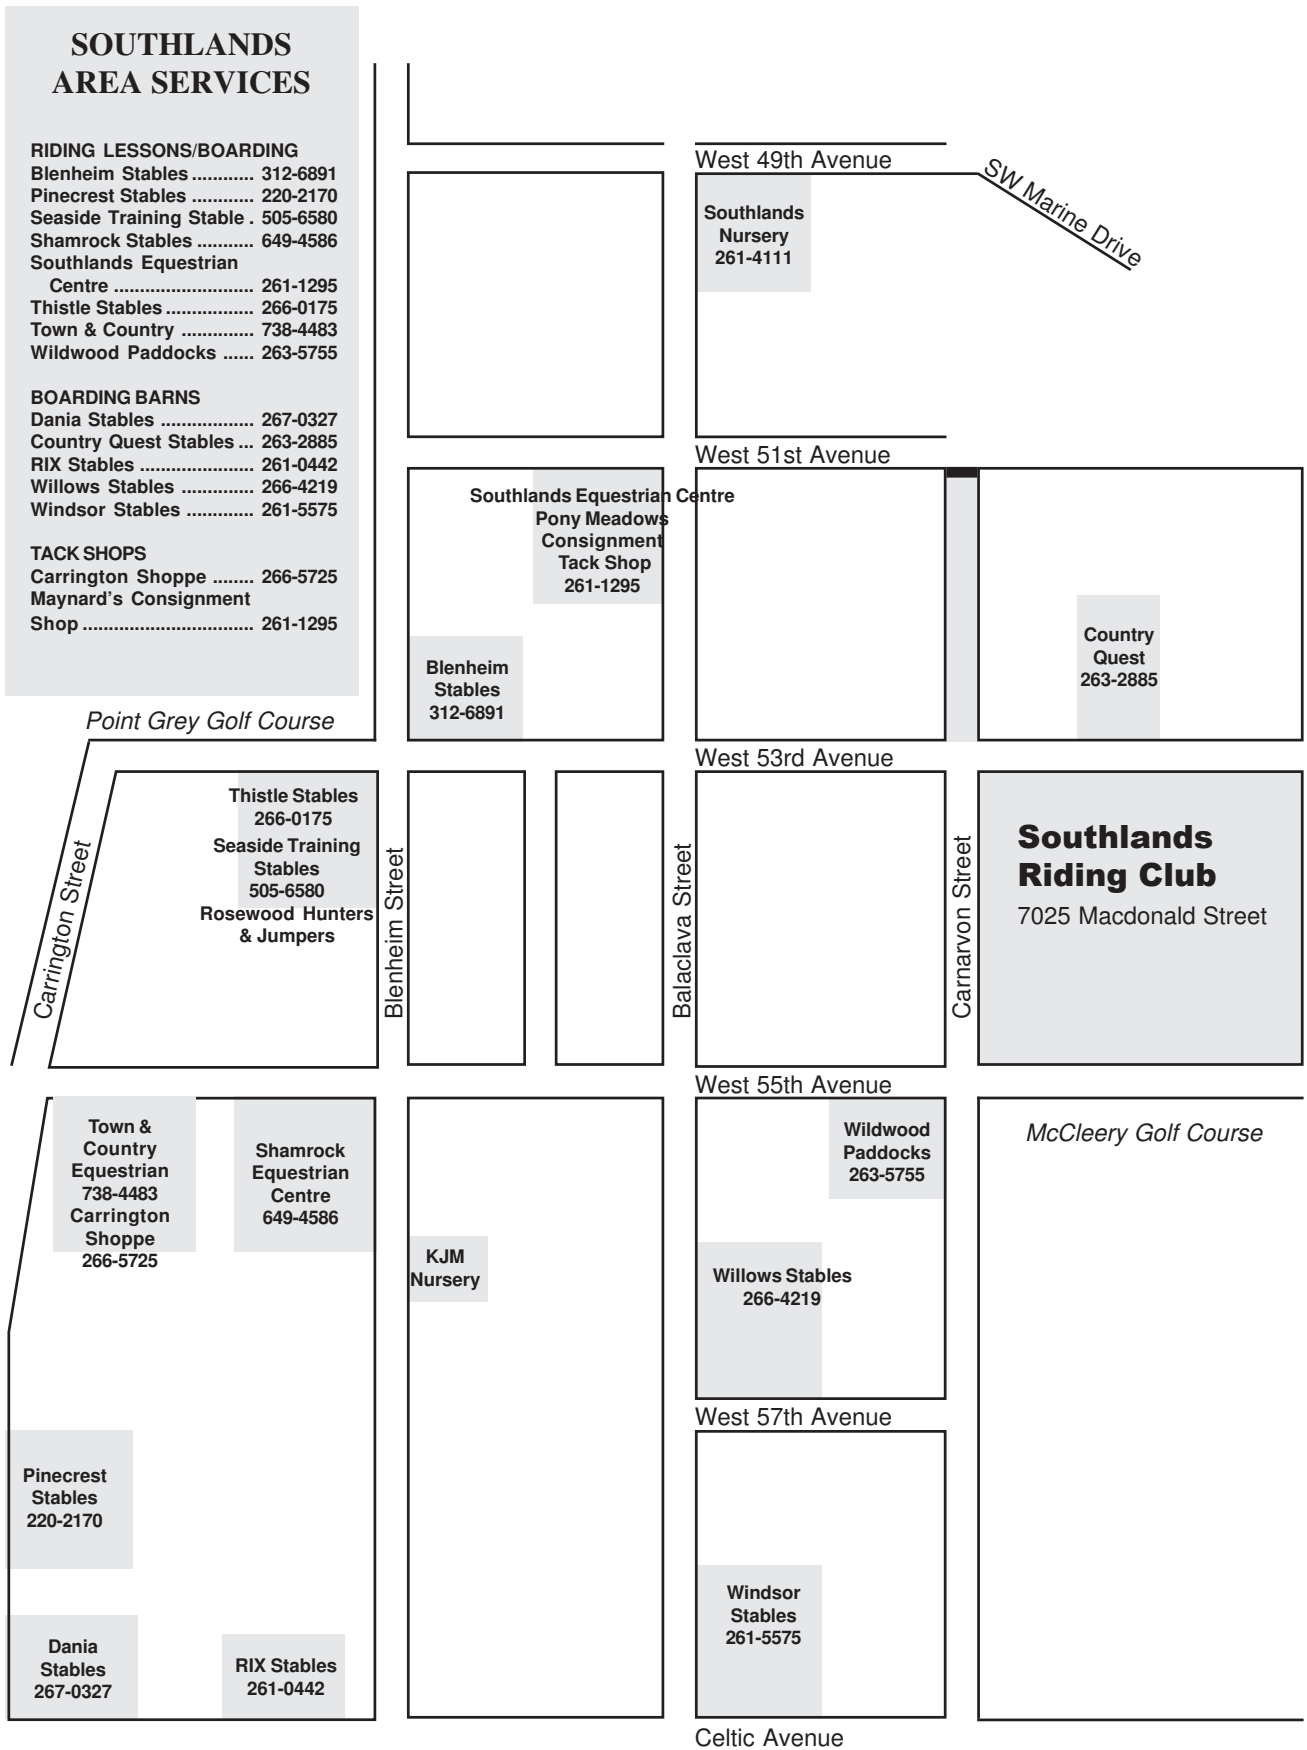

BOARDING BARNs

Dania Stables 267-0327
 Country Quest Stables ... 263-2885
 RIX Stables 261-0442
 Willows Stables 266-4219
 Windsor Stables 261-5575

TACK SHOPS

Carrington Shoppe 266-5725
 Maynard's Consignment
 Shop 261-1295

◀ River Trail to Pacific Spirit Park
 Entrance to Deering Island